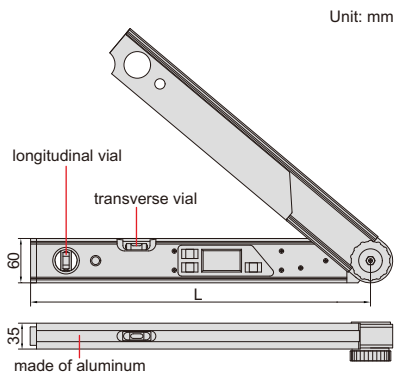

AUTOMATIC
BACKLIGHT

ABSOLUTE
LEVEL

IP54
WATERPROOF

WATERPROOF DIGITAL PROTRACTOR (HEAVY DUTY)

2174-225

- Suitable for setting horizontal and vertical mitre angles of cutting machines
- Buttons: ON/OFF, HOLD/SUP, SPR/CNR/MTR/BVL
- IP54 dust/waterproof
- With transverse and longitudinal vials
- 2xAAA batteries
- Absolute level, zero setting is not needed when batteries are replaced
- Backlight turns off in one minute after reading is stable, automatic power off in 5 minutes

Code	Size (L)	Range	Resolution	Accuracy
2174-225	460mm	0-225°	0.05°	±0.10°